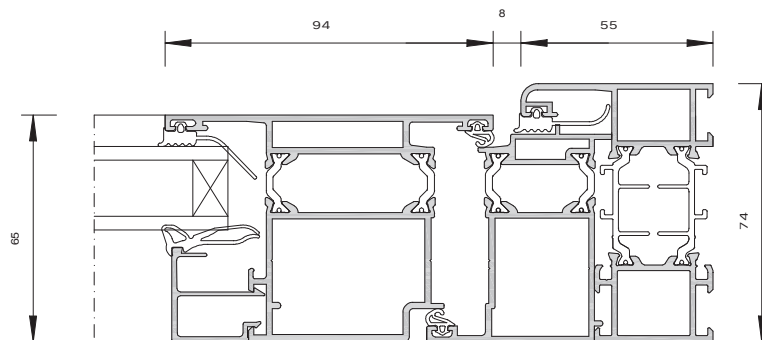

W74 Fensterverglasung

W74 Dreh-Kipp

WIPRO SERIE W74

- // wärmedämmte Ausfachungselemente
- // schmale Profilansichten mit Softlinerundungen
- // Isolierverglasung 24-50 mm
- // Dreh-Kippelemente, Kipp-Oberlicht, Parallel-Schiebe-Kipp (PSK) und Parallel-Schiebe-Spalt (PSS) sowie Haustür
- // U_w -Wert: $\geq 1,2 \text{ W/m}^2\text{K}$

Haustür